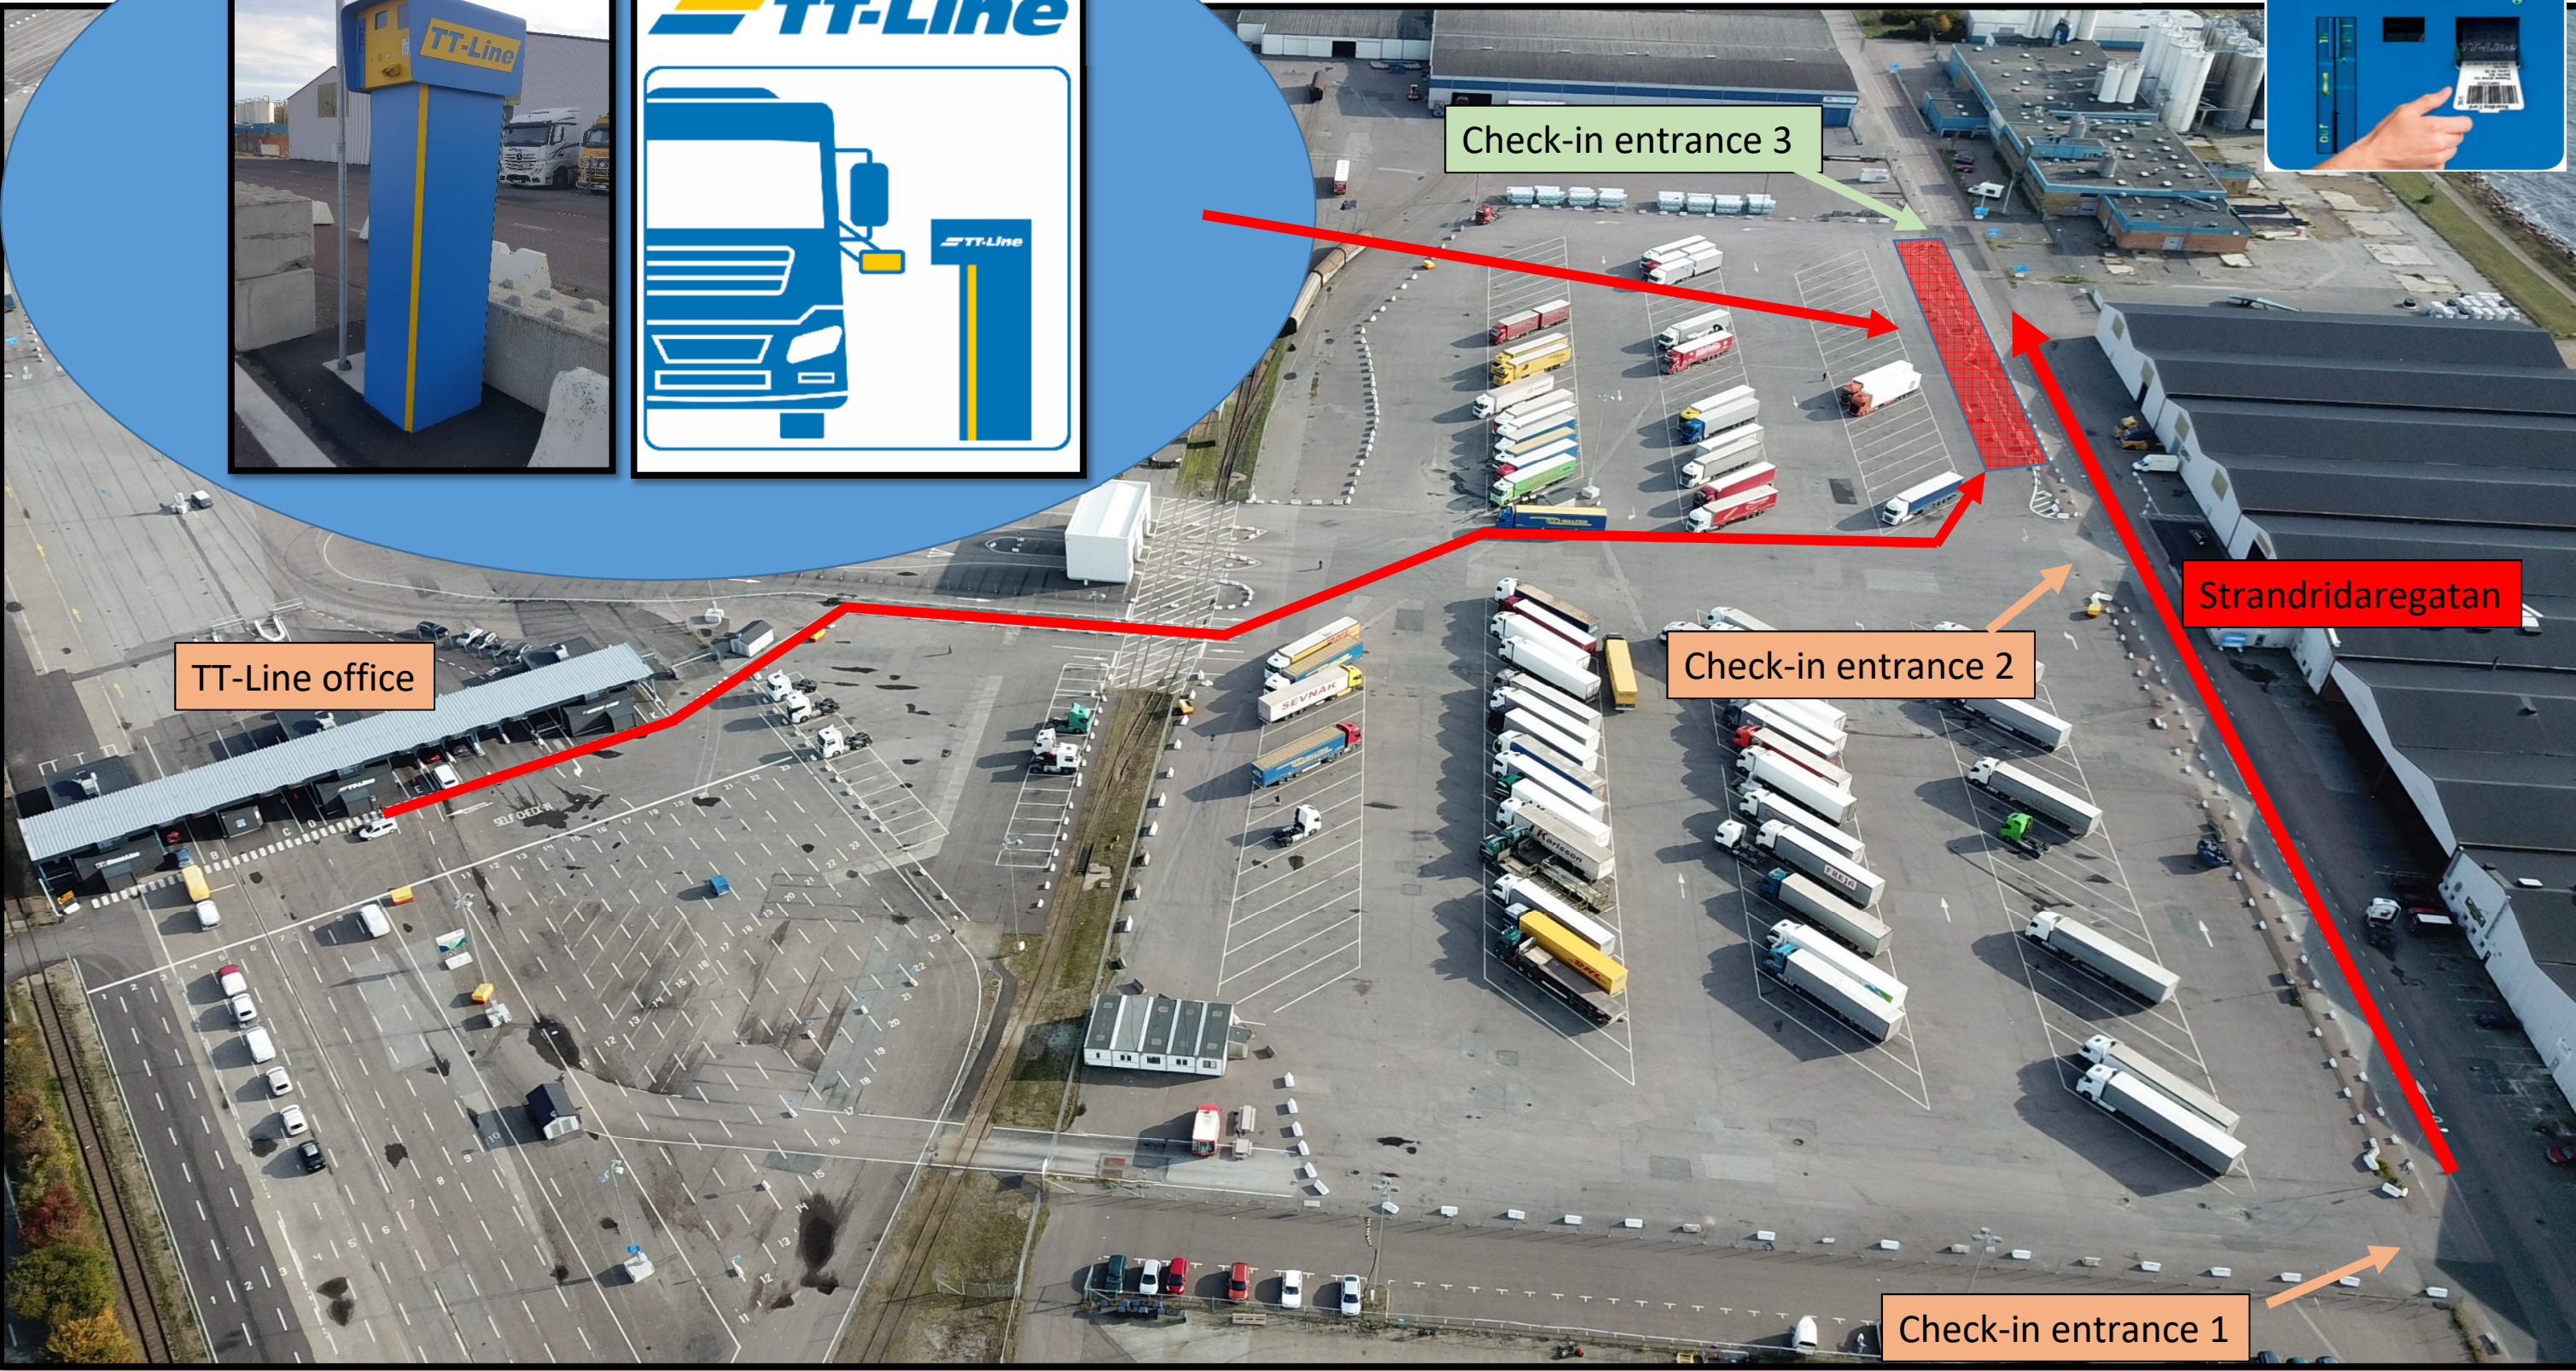

# TT-Line Selfcheckin Ticket pickup Entrance check-in no 3

Ticket pickup zone

Check-in entrance 3

Strandridaregatan

TT-Line office

Check-in entrance 2

Check-in entrance 1